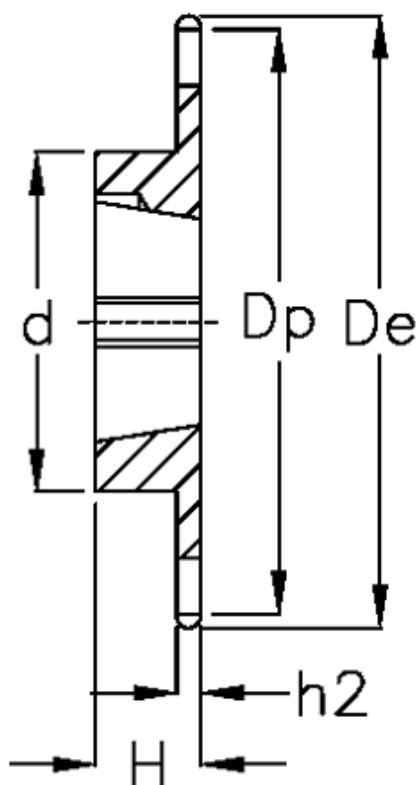

Article number: 616031005076

Description: Taperbored sprocket 08 B-1 Z=76 simplex
for bushing 2012

Measures

C = 1.3
d = 100
De = 313.3
Dp = 307.33

For bush = 2012

For chain size = 1/2" x 5/16"

For chain type = 08 B-1

H = 32

h1 = 7.2

Material = Støbejern

Number of teeth = 76